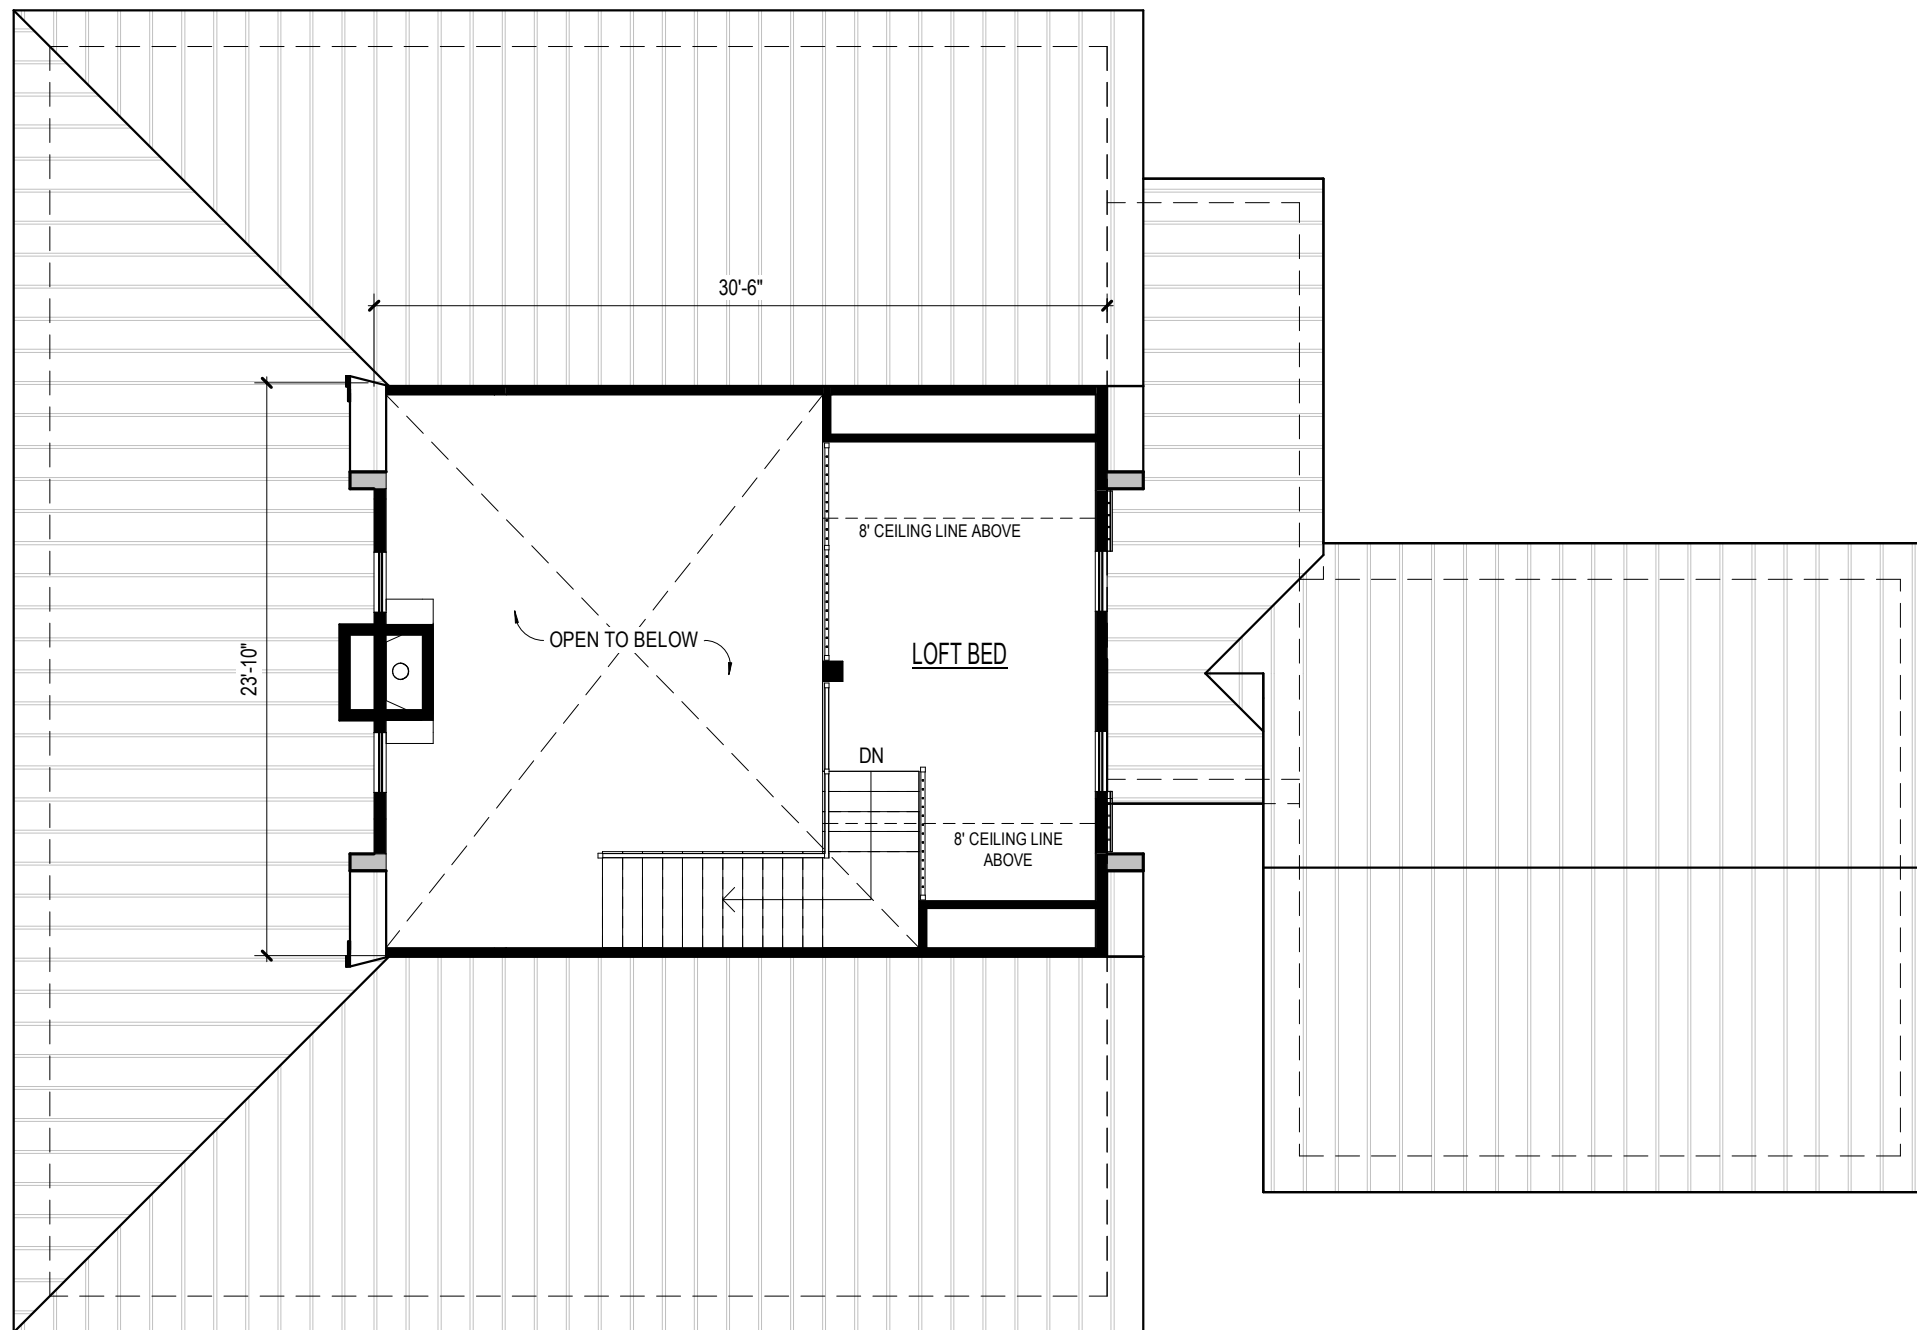

3 BED 2 BATH

MOULTRIE

34 New Orleans Road, Hilton Head Island, SC 29928
843.785.0888 | www.MyWinslowHome.com
© 2023 Winslow Design Studio, LLC All rights reserved

FIRST FLOOR PLAN

LOFT LEVEL PLAN

FRONT & REAR ELEVATION

LEFT & RIGHT ELEVATION