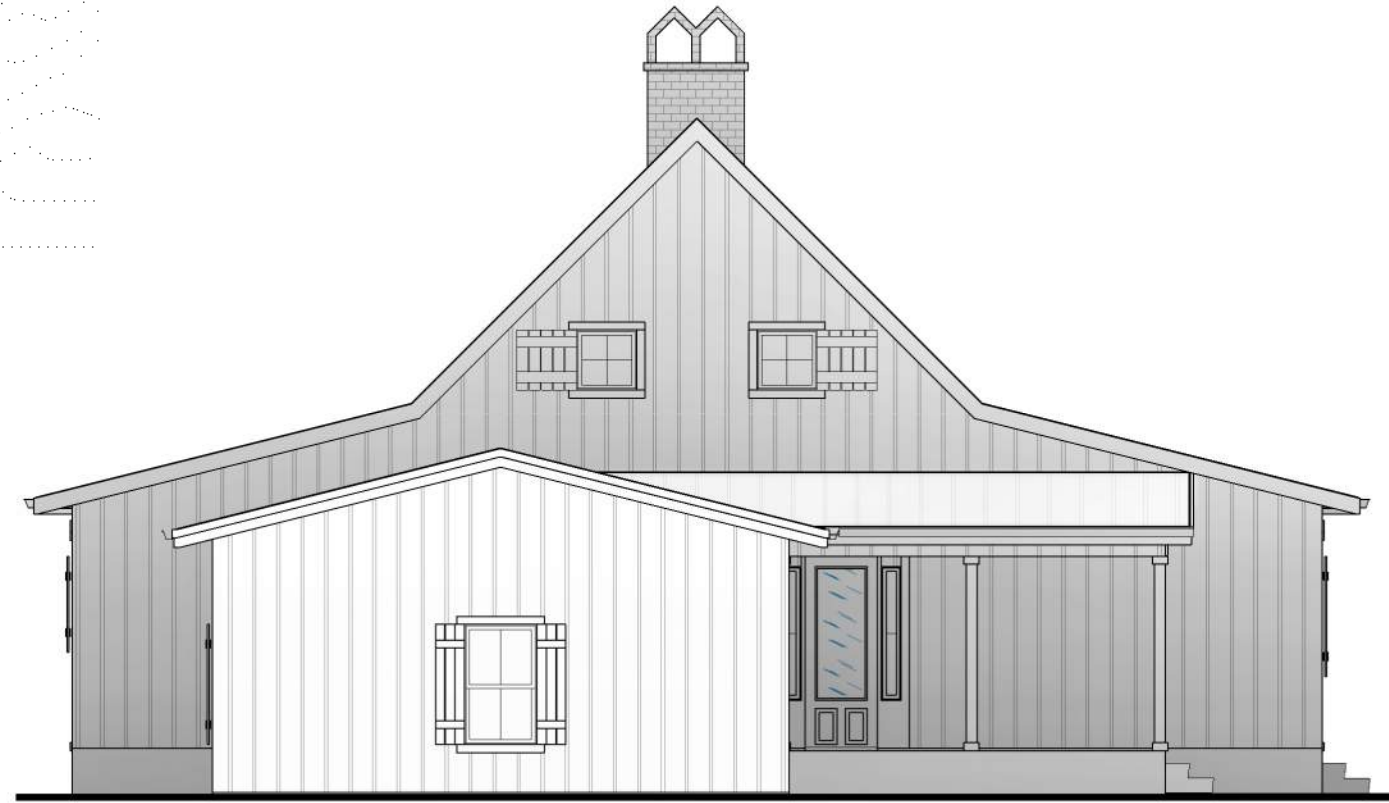

3 BED 2 BATH

MOULTRIE

34 New Orleans Road, Hilton Head Island, SC 29928
843.785.0888 | www.MyWinslowHome.com
© 2023 Winslow Design Studio, LLC All rights reserved

FIRST FLOOR PLAN

LOFT LEVEL PLAN

FRONT & REAR ELEVATION

LEFT & RIGHT ELEVATION