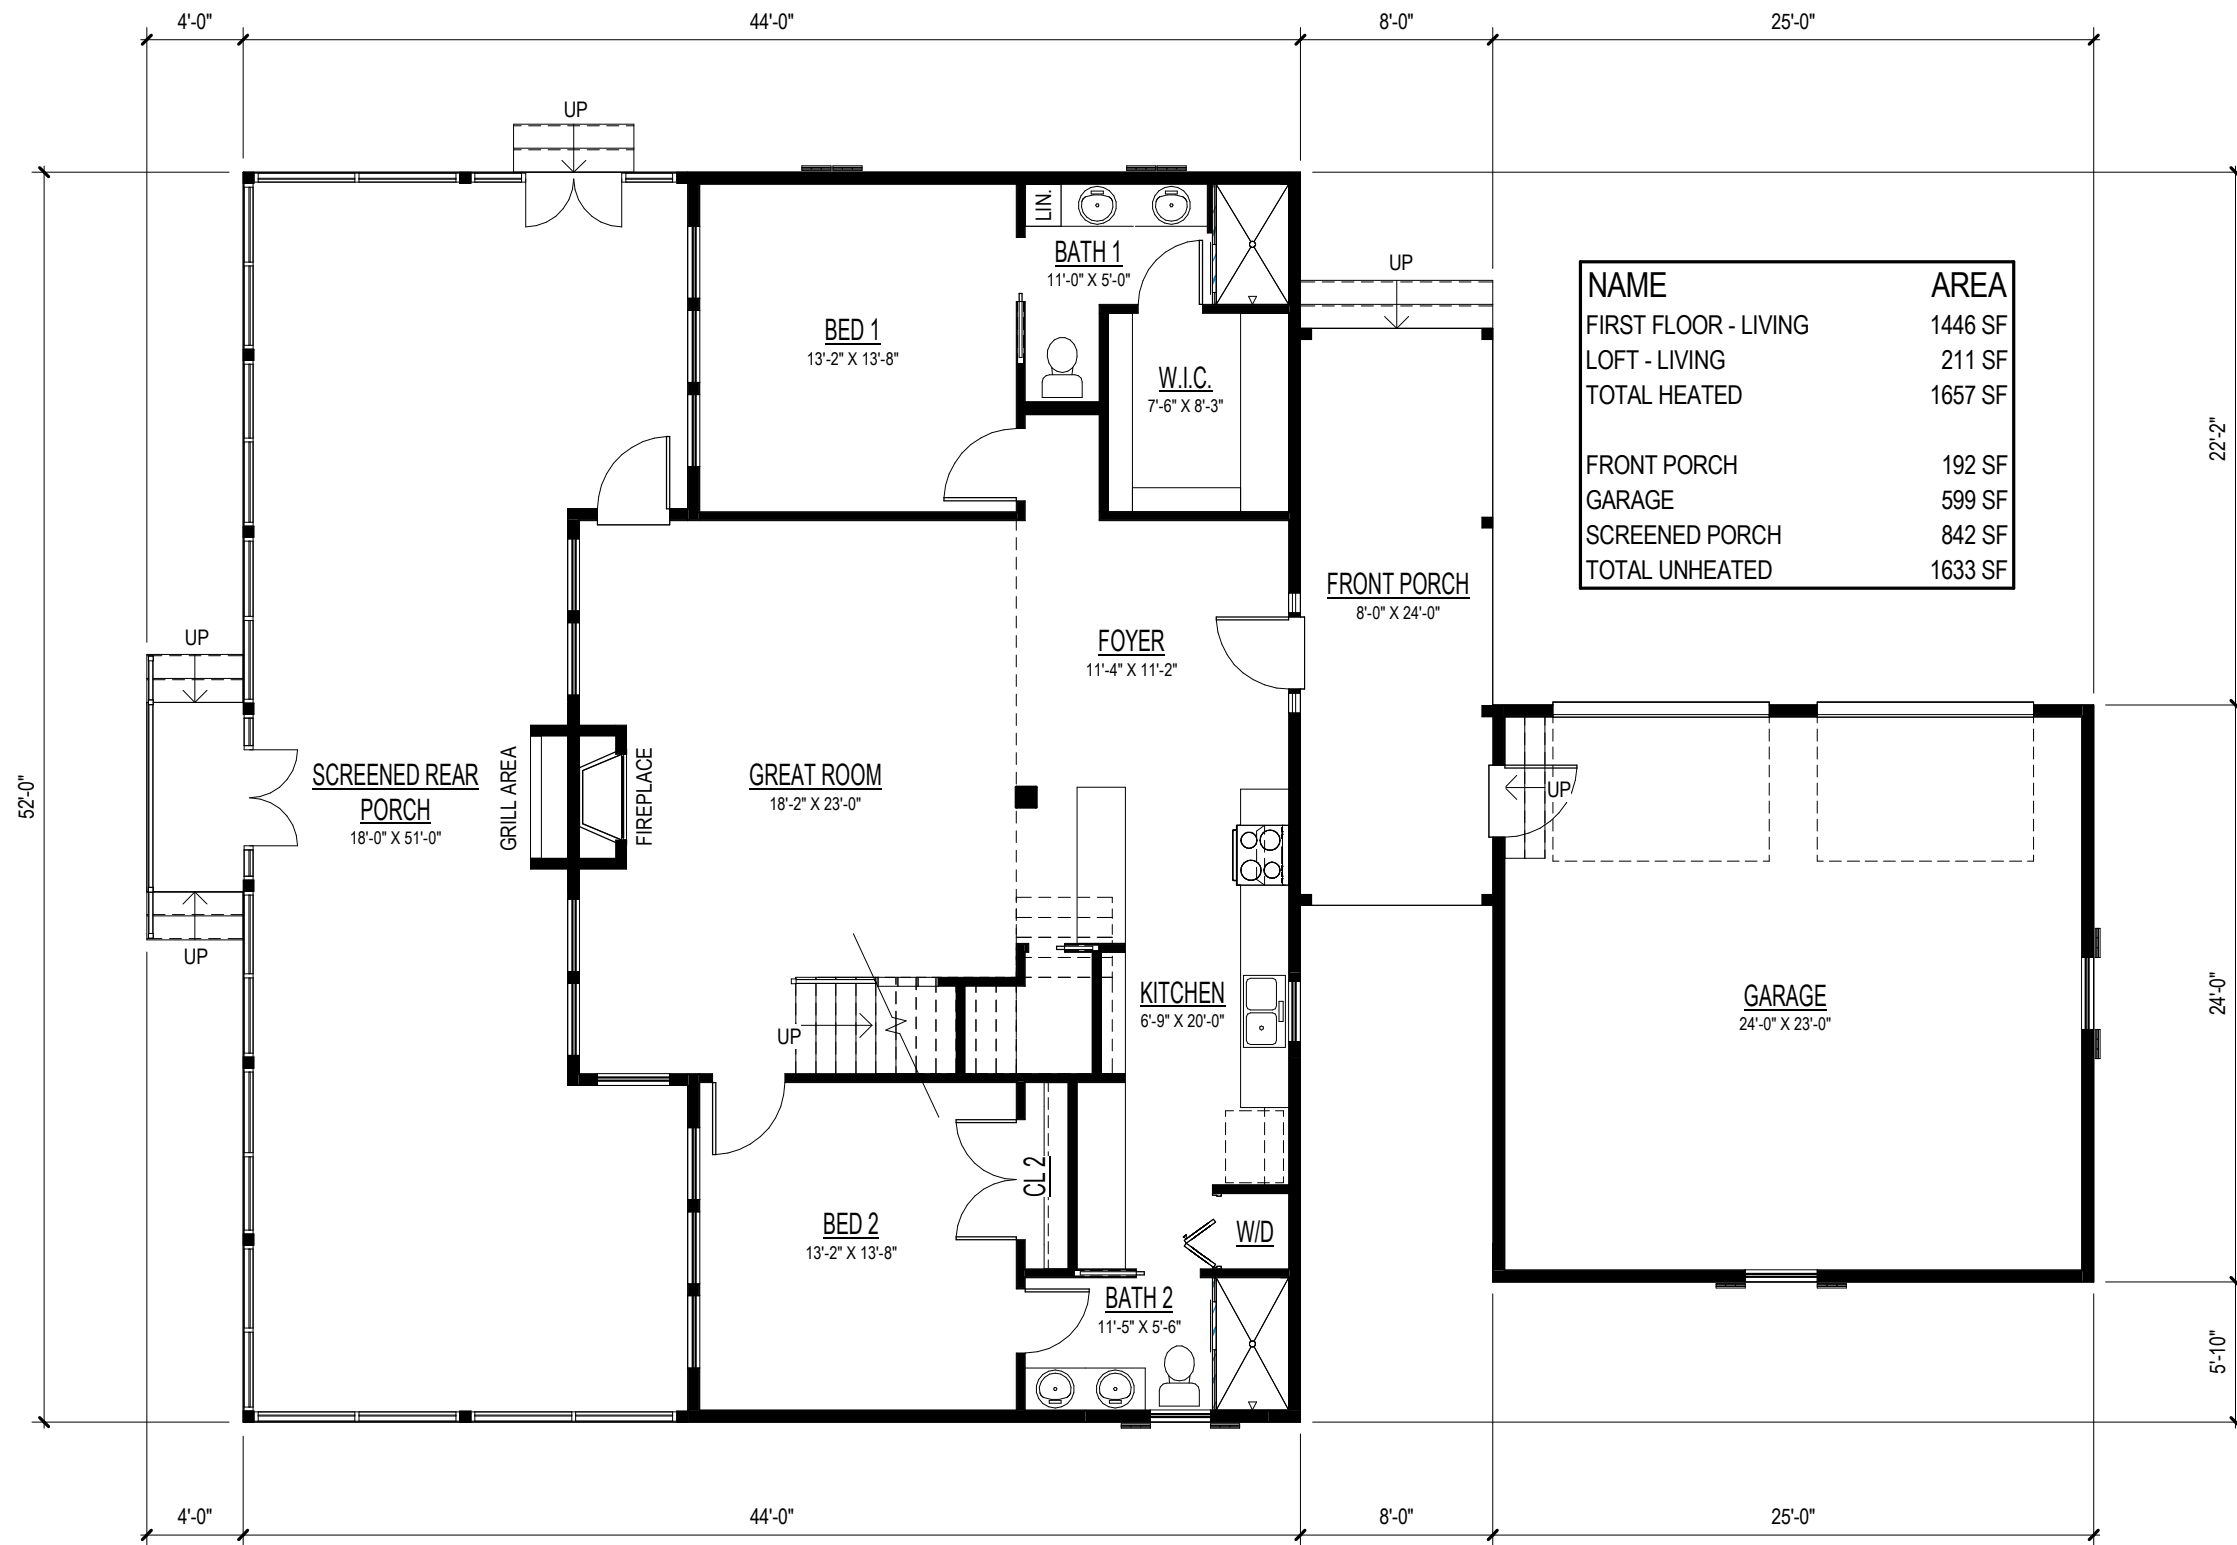

3 BED 2 BATH

MOULTRIE

34 New Orleans Road, Hilton Head Island, SC 29928
843.785.0888 | www.MyWinslowHome.com
© 2023 Winslow Design Studio, LLC All rights reserved

FIRST FLOOR PLAN

LOFT LEVEL PLAN

FRONT & REAR ELEVATION

LEFT & RIGHT ELEVATION