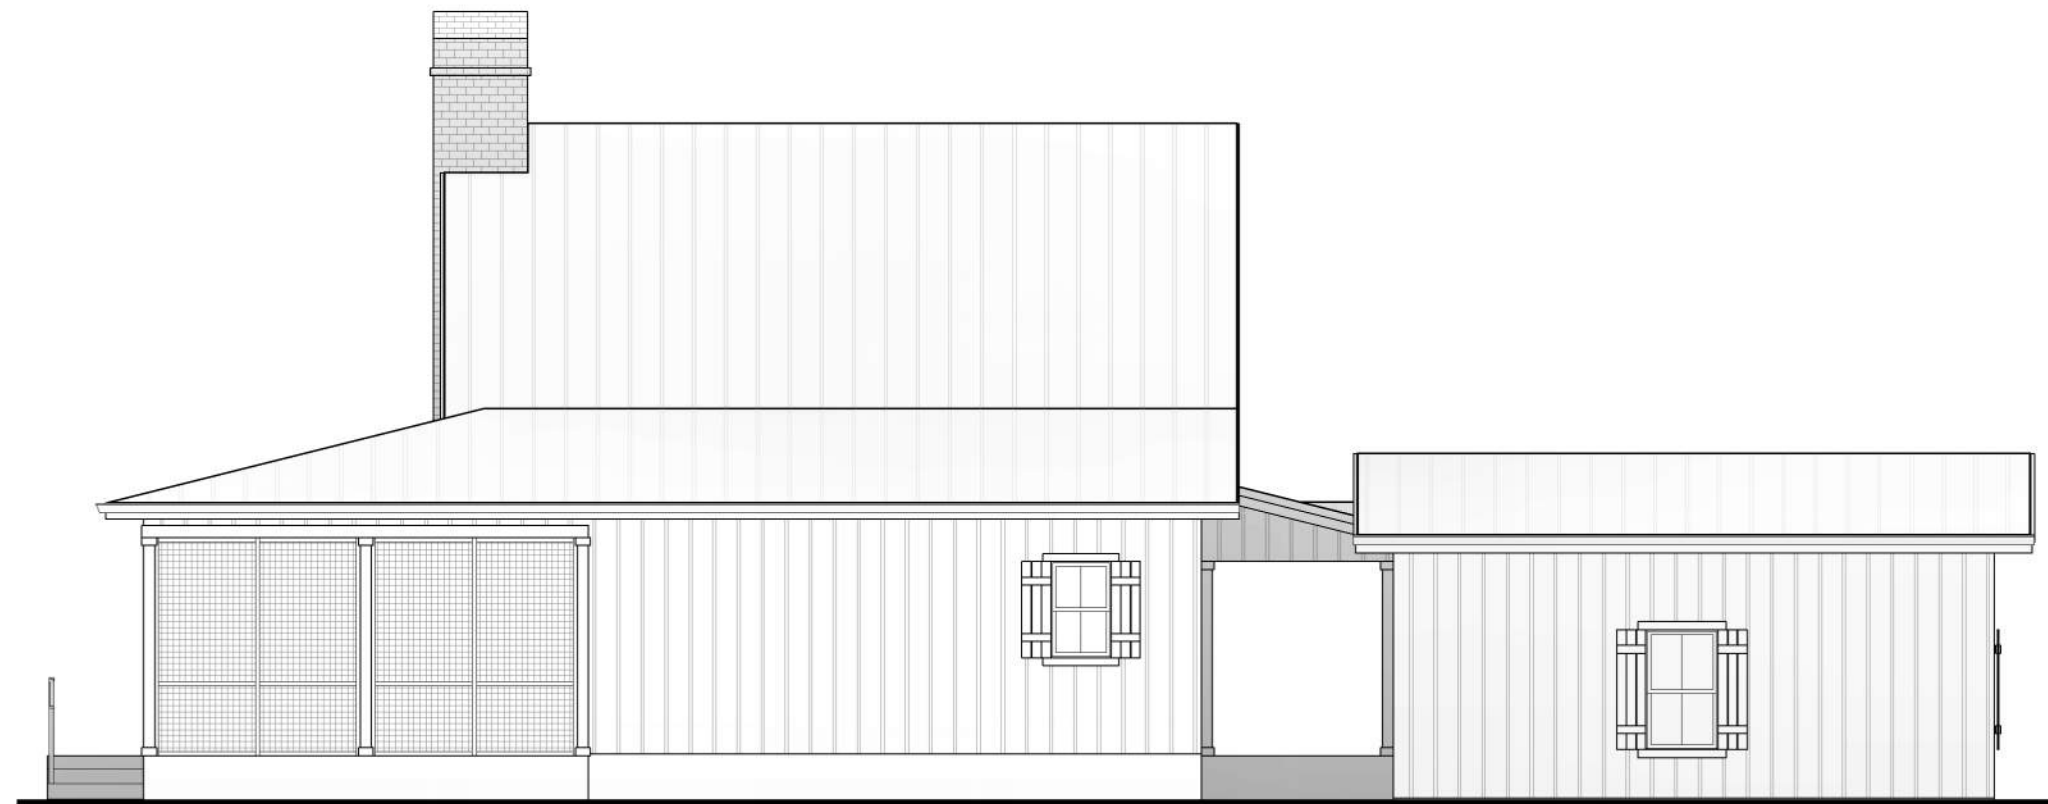

3 BED 2 BATH

MOULTRIE

34 New Orleans Road, Hilton Head Island, SC 29928
843.785.0888 | www.MyWinslowHome.com
© 2023 Winslow Design Studio, LLC All rights reserved

FIRST FLOOR PLAN

LOFT LEVEL PLAN

FRONT & REAR ELEVATION

LEFT & RIGHT ELEVATION