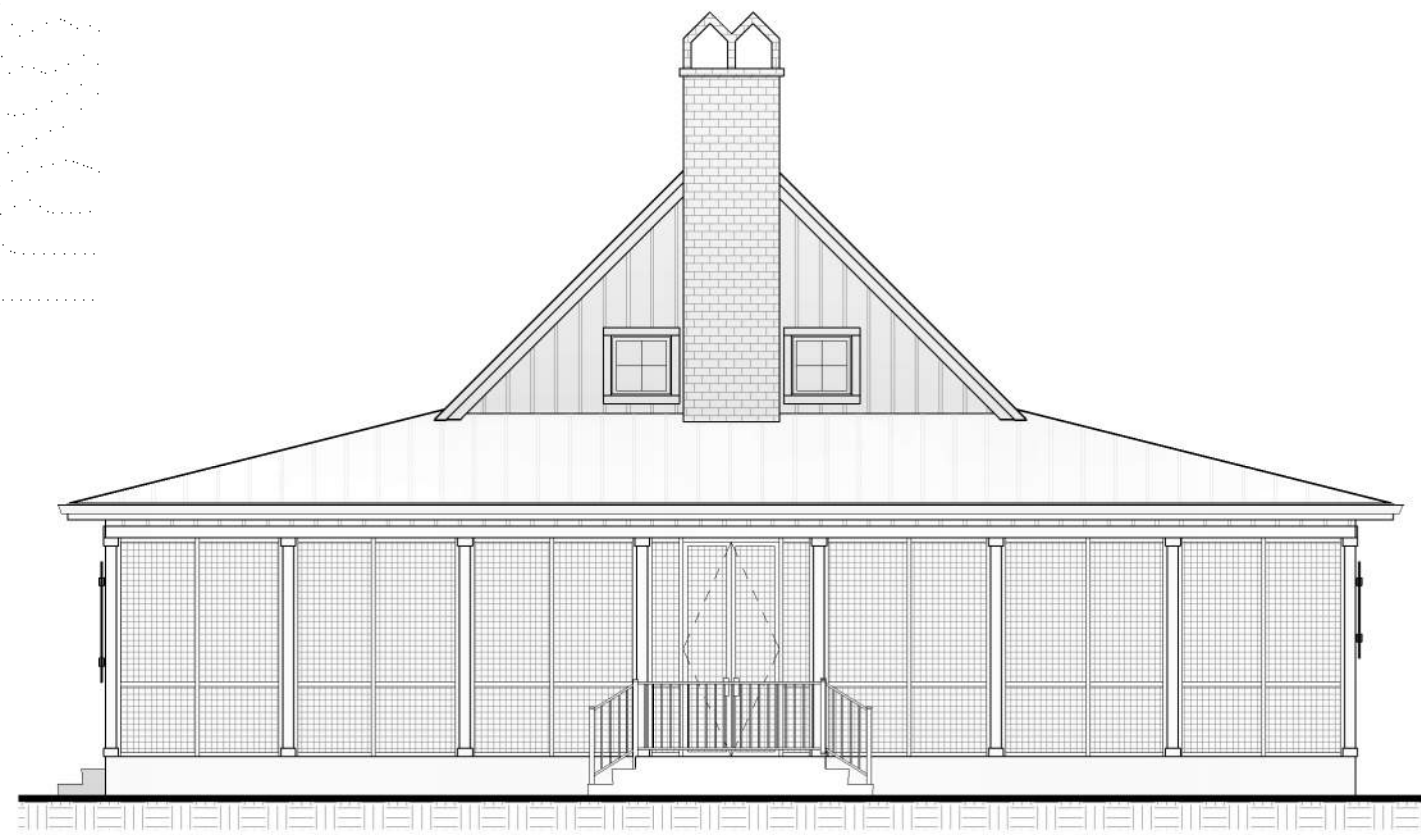

3 BED 2 BATH

MOULTRIE

34 New Orleans Road, Hilton Head Island, SC 29928
843.785.0888 | www.MyWinslowHome.com
© 2023 Winslow Design Studio, LLC All rights reserved

FIRST FLOOR PLAN

LOFT LEVEL PLAN

FRONT & REAR ELEVATION

LEFT & RIGHT ELEVATION