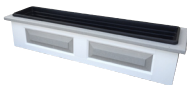

ACCESSORIES • LCC-197
Trash Can

ACCESSORIES • LCC-198-SM
Small Flower Box

ACCESSORIES • LCC-198-LG
Large Flower Box

ACCESSORIES • LCC-199-SM
Small Window Box

ACCESSORIES • LCC-199-LG
Large Window Box

ACCESSORIES • LCC-CUP
Cup Holder